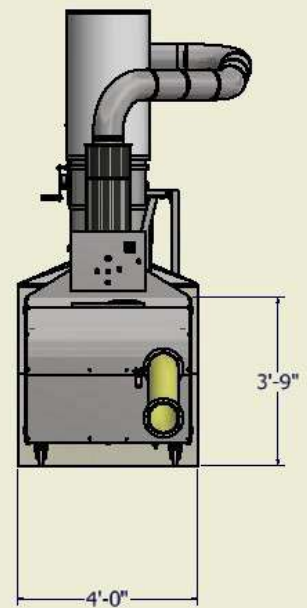

AirFlex® Standard

1701 Dalton Dr. • New Carlisle Ohio 45344

Tel : (888) 247-8746

Email: sales@airtrim.com

www.airtrim.com

AirTrim

PNEUMATIC CONVEYING SYSTEMS

Since 1989

AirFlex® XL

1701 Dalton Dr. • New Carlisle Ohio 45344

Tel : (888) 247-8746

Email: sales@airtrim.com

www.airtrim.com

	<u>AirFlex® Mini</u>	<u>AirFlex® Standard</u>	<u>AirFlex® XL</u>
Trim Material-Paper, Film, Foil Card	Yes	Yes	Yes
Stock	No	No	Yes
Waste Volume Reduction Rugged	Yes	Yes	Yes
Steel Manual Diverter Dual	Yes	Yes	Yes
Discharge	Yes	Yes	Yes
Twin Gaylord Waste Discharge	No	No	Yes
Batch and Continuous Production	Yes	Yes	Yes
Rental Option	Yes	Yes	No
Easy Operating Training	Yes	Yes	Yes
Easy Set Up	Yes	Yes	Yes
Voltage	230	230	460
Amp	3-Phase 9/460	3-Phase 22/11	3-Phase 32/12
HZ	60	60	60
Reusable Cannister Filters Discharge	Yes	Yes	Yes
Cubic ft Per Bag	9.6	9.6	55.5
4-Wheel Portability	Yes	Yes	Yes
Facilitates Recycling Material	Yes	Yes	Yes
Separation	Yes	Yes	Yes
Duct Kit Required	Yes 4 in Ø	Yes 6 in Ø	Yes 8 in Ø
Width	3 ft 8 in	3ft	4 ft
Length	5 ft 6 in	9ft 8 in	17 ft
Height	8 ft 8 in	8ft 10 in	10 ft 2 in