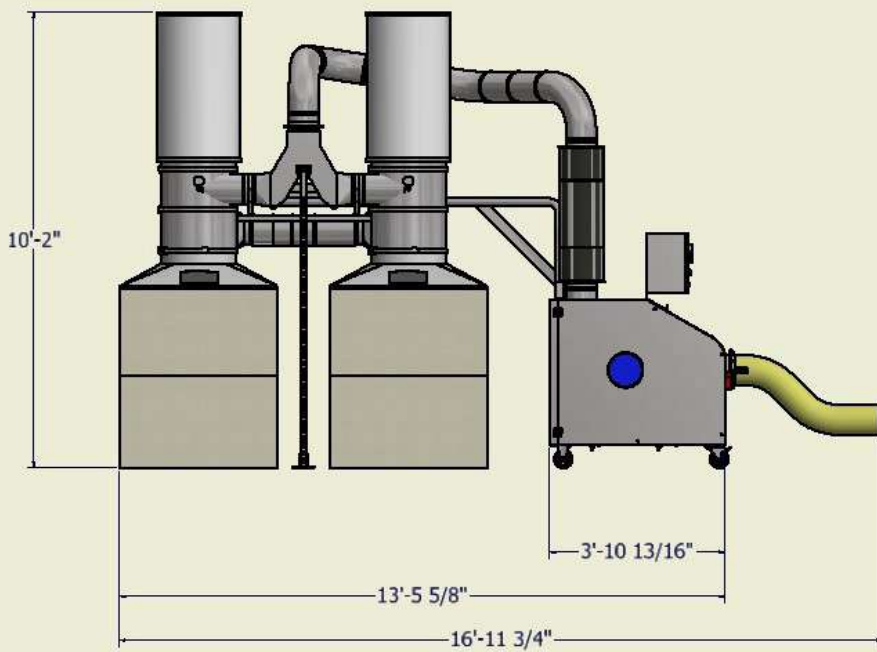

AirFlex® XL

1701 Dalton Dr. • New Carlisle Ohio 45344

Tel : (888) 247-8746

Email: sales@airtrim.com

www.airtrim.com

	<u>AirFlex® Mini</u>	<u>AirFlex® Standard</u>	<u>AirFlex® XL</u>
Trim Material-Paper, Film, Foil Card	Yes	Yes	Yes
Stock	No	No	Yes
Waste Volume Reduction Rugged	Yes	Yes	Yes
Steel Manual Diverter Dual	Yes	Yes	Yes
Discharge	Yes	Yes	Yes
Twin Gaylord Waste Discharge	No	No	Yes
Batch and Continuous Production	Yes	Yes	Yes
Rental Option	Yes	Yes	No
Easy Operating Training	Yes	Yes	Yes
Easy Set Up	Yes	Yes	Yes
Voltage	230	230	460
Amp	3-Phase 9/460	3-Phase 22/11	3-Phase 32/12
HZ	60	60	60
Reusable Cannister Filters Discharge	Yes	Yes	Yes
Cubic ft Per Bag	9.6	9.6	55.5
4-Wheel Portability	Yes	Yes	Yes
Facilitates Recycling Material	Yes	Yes	Yes
Separation	Yes	Yes	Yes
Duct Kit Required	Yes 4 in Ø	Yes 6 in Ø	Yes 8 in Ø
Width	3 ft 8 in	3ft	4 ft
Length	5 ft 6 in	9ft 8 in	17 ft
Height	8 ft 8 in	8ft 10 in	10 ft 2 in