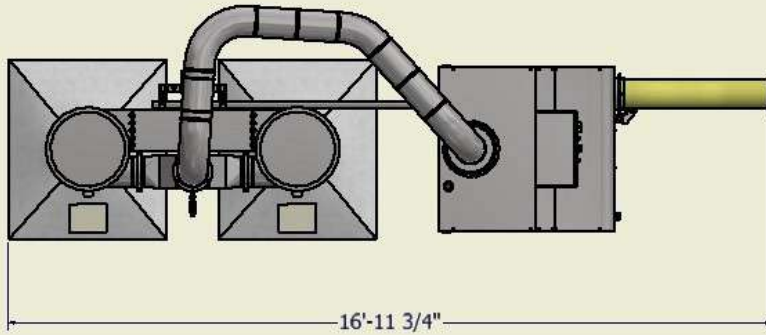

AirFlex® Standard

1701 Dalton Dr. • New Carlisle Ohio 45344

Tel : (888) 247-8746

Email: sales@airtrim.com

www.airtrim.com

AirTrim

PNEUMATIC CONVEYING SYSTEMS

Since 1989

AirFlex® XL

1701 Dalton Dr. • New Carlisle Ohio 45344

Tel : (888) 247-8746

Email: sales@airtrim.com

www.airtrim.com

	<u>AirFlex® Mini</u>	<u>AirFlex® Standard</u>	<u>AirFlex® XL</u>
Trim Material-Paper, Film, Foil Card	Yes	Yes	Yes
Stock	No	No	Yes
Waste Volume Reduction Rugged	Yes	Yes	Yes
Steel Manual Diverter Dual	Yes	Yes	Yes
Discharge	Yes	Yes	Yes
Twin Gaylord Waste Discharge	No	No	Yes
Batch and Continuous Production	Yes	Yes	Yes
Rental Option	Yes	Yes	No
Easy Operating Training	Yes	Yes	Yes
Easy Set Up	Yes	Yes	Yes
Voltage	230	230	460
Amp	3-Phase 9/460	3-Phase 22/11	3-Phase 32/12
HZ	60	60	60
Reusable Cannister Filters Discharge	Yes	Yes	Yes
Cubic ft Per Bag	9.6	9.6	55.5
4-Wheel Portability	Yes	Yes	Yes
Facilitates Recycling Material	Yes	Yes	Yes
Separation	Yes	Yes	Yes
Duct Kit Required	Yes 4 in Ø	Yes 6 in Ø	Yes 8 in Ø
Width	3 ft 8 in	3ft	4 ft
Length	5 ft 6 in	9ft 8 in	17 ft
Height	8 ft 8 in	8ft 10 in	10 ft 2 in