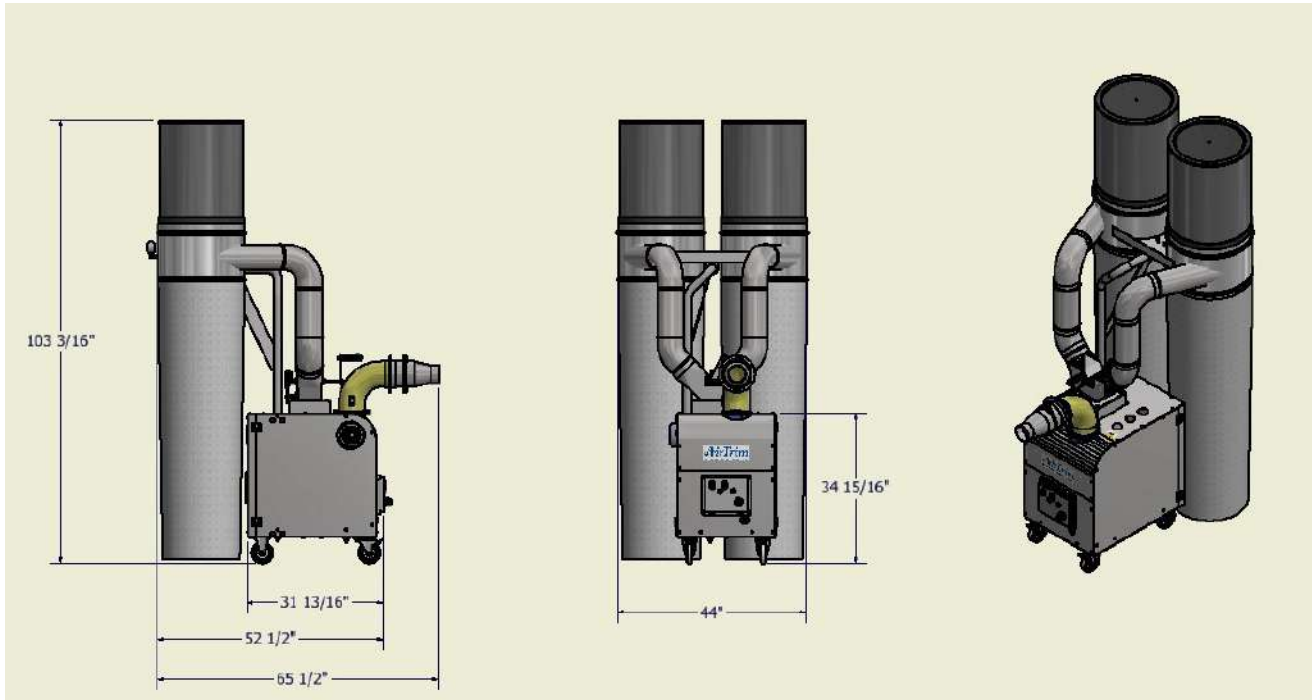

AirTrim

PNEUMATIC CONVEYING SYSTEMS

Since 1989

AirFlex® Mini