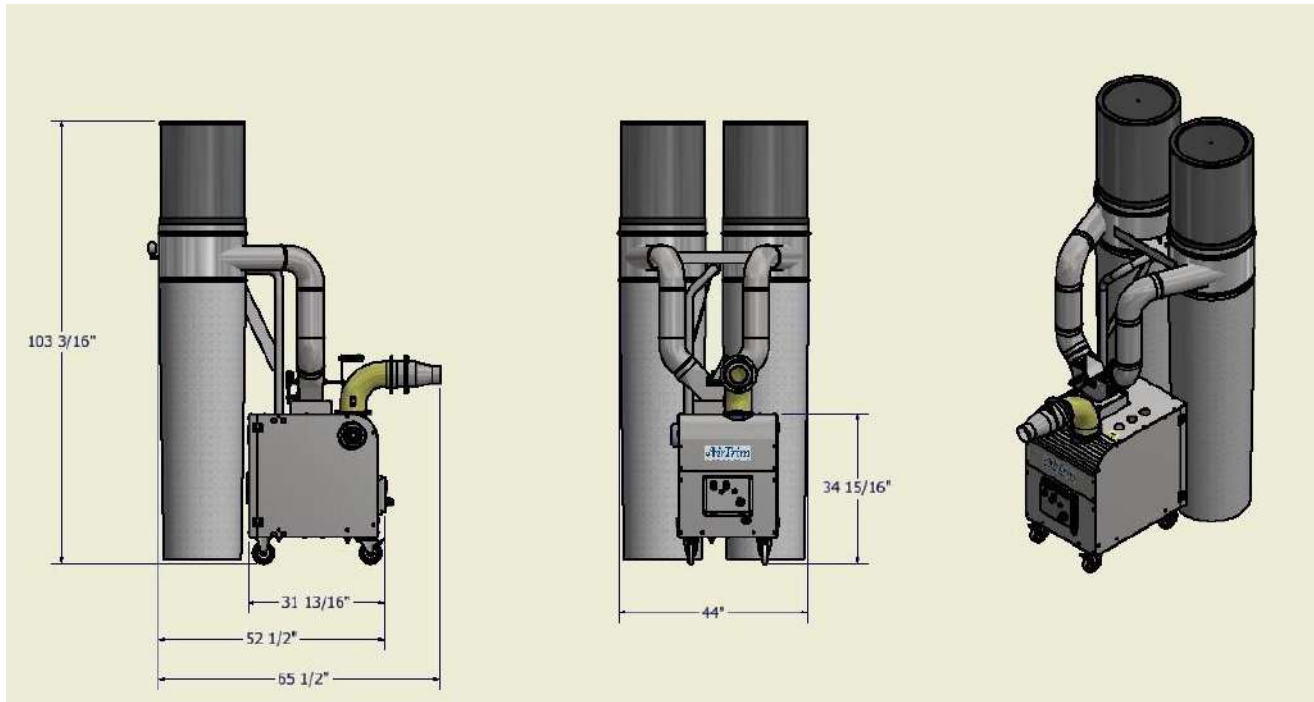

Introducing The AirTrim[®] AirFlex[®] Family

AirFlex[®] Mini

AirFlex[®] Standard

AirFlex[®] XL

As speeds of printing and converting speeds increase, effective trim waste removal escalates. Regardless of your size, production capacity and budget, the AirFlex Family of trim removal systems is your solution for reliable and effective trim waste handling.

AirFlex® Mini

AirFlex® Standard

AirFlex[®] XL

	<u>AirFlex® Mini</u>	<u>AirFlex® Standard</u>	<u>AirFlex® XL</u>
Trim Material-Paper, Film, Foil	Yes	Yes	Yes
Card Stock	No	No	Yes
Waste Volume Reduction	Yes	Yes	Yes
Rugged Steel Manual Diverter	Yes	Yes	Yes
Dual Discharge	Yes	Yes	Yes
Twin Gaylord Waste Discharge	No	No	Yes
Batch and Continuous Production	Yes	Yes	Yes
Rental Option	Yes	Yes	No
Easy Operating Training	Yes	Yes	Yes
Easy Set Up	Yes	Yes	Yes
Voltage	230 3-Phase	230 3-Phase	460 3-Phase
Amp	9/4	22/11	32/12
HZ	60	60	60
Reusable Cannister Filters	Yes	Yes	Yes
Discharge Cubic ft Per Bag	12	9.6	55.5
4-Wheel Portability	Yes	Yes	Yes
Facilitates Recycling Material Separation	Yes	Yes	Yes
Duct Kit Required	Yes 4 in Ø	Yes 6 in Ø	Yes 8 in Ø
Width	3 ft 8 in	3ft	4 ft
Length	5 ft 6 in	9ft 8 in	17 ft
Height	8 ft 8 in	8ft 10 in	10 ft 2 in