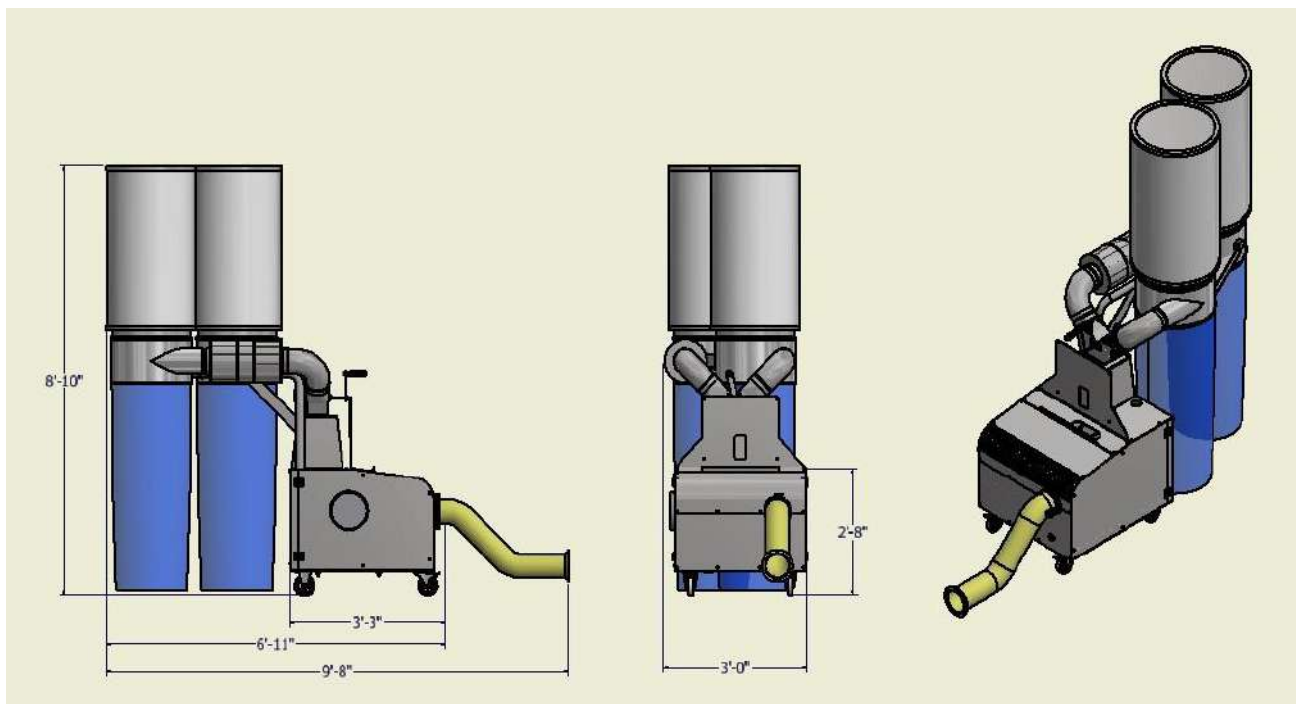

AirFlex® Mini

AirFlex® Standard

AirFlex[®] XL

	<u>AirFlex® Mini</u>	<u>AirFlex® Standard</u>	<u>AirFlex® XL</u>
Trim Material-Paper, Film, Foil	Yes	Yes	Yes
Card Stock	No	No	Yes
Waste Volume Reduction	Yes	Yes	Yes
Rugged Steel Manual Diverter	Yes	Yes	Yes
Dual Discharge	Yes	Yes	Yes
Twin Gaylord Waste Discharge	No	No	Yes
Batch and Continuous Production	Yes	Yes	Yes
Rental Option	Yes	Yes	No
Easy Operating Training	Yes	Yes	Yes
Easy Set Up	Yes	Yes	Yes
Voltage	230 3-Phase	230 3-Phase	460 3-Phase
Amp	9/4	22/11	32/12
HZ	60	60	60
Reusable Cannister Filters	Yes	Yes	Yes
Discharge Cubic ft Per Bag	12	9.6	55.5
4-Wheel Portability	Yes	Yes	Yes
Facilitates Recycling Material Separation	Yes	Yes	Yes
Duct Kit Required	Yes 4 in Ø	Yes 6 in Ø	Yes 8 in Ø
Width	3 ft 8 in	3ft	4 ft
Length	5 ft 6 in	9ft 8 in	17 ft
Height	8 ft 8 in	8ft 10 in	10 ft 2 in