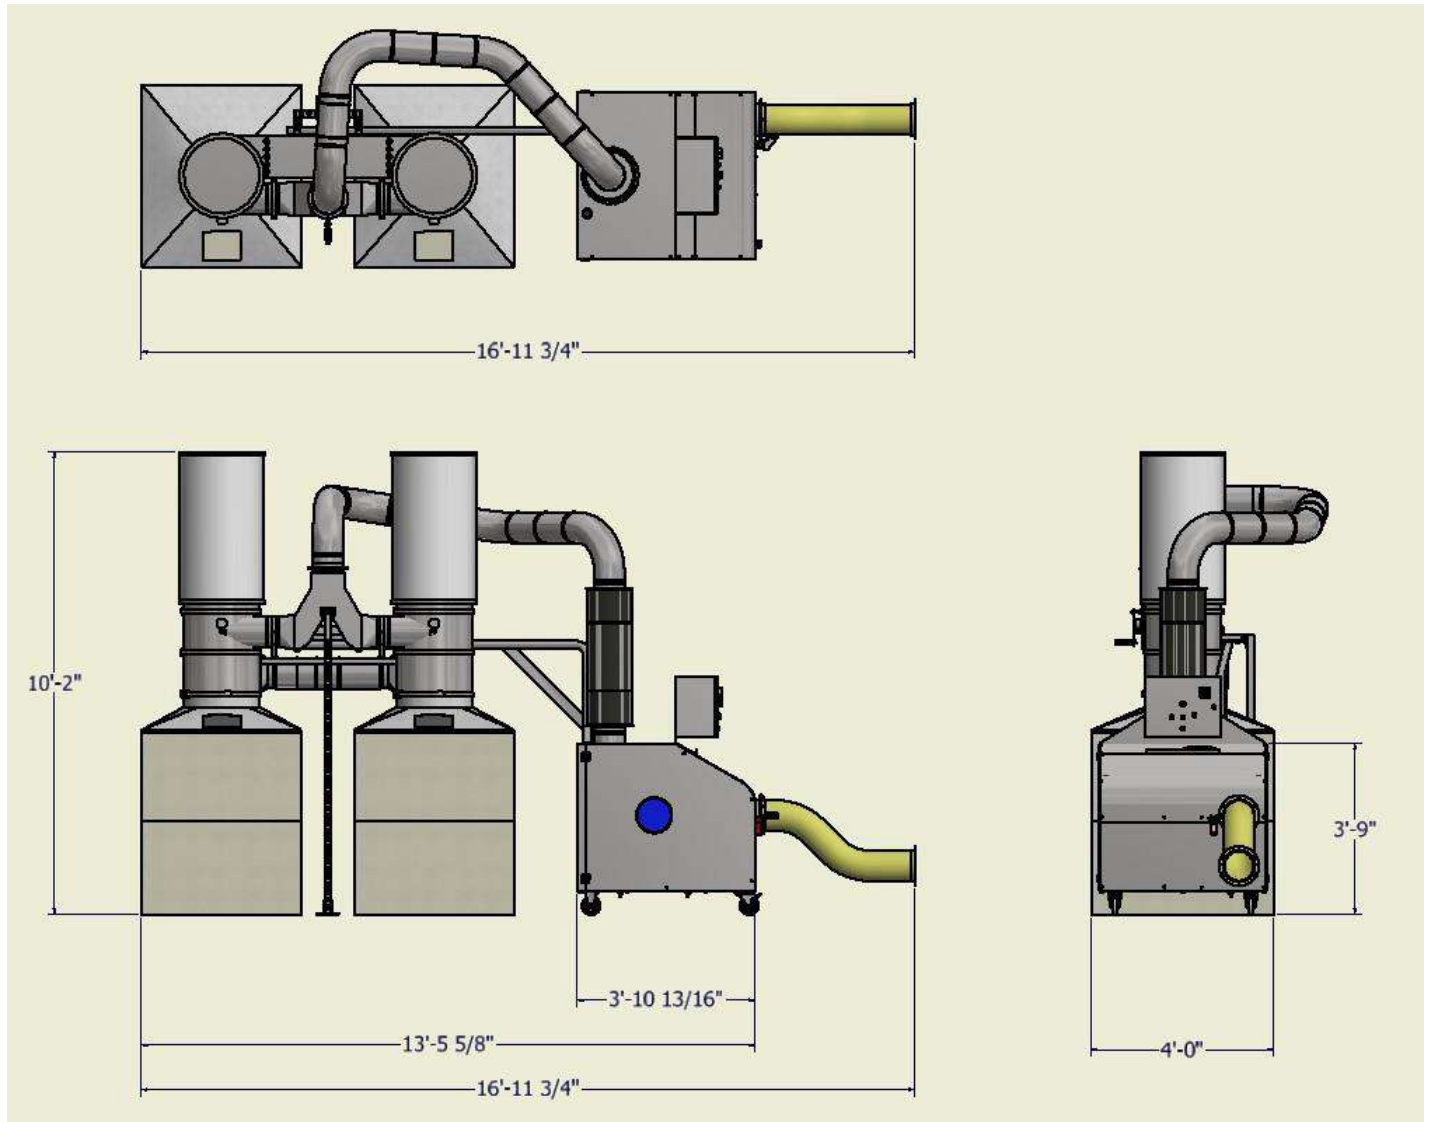

AirFlex® Mini

AirFlex® Standard

AirFlex[®] XL

	<u>AirFlex® Mini</u>	<u>AirFlex® Standard</u>	<u>AirFlex® XL</u>
Trim Material-Paper, Film, Foil	Yes	Yes	Yes
Card Stock	No	No	Yes
Waste Volume Reduction	Yes	Yes	Yes
Rugged Steel Manual Diverter	Yes	Yes	Yes
Dual Discharge	Yes	Yes	Yes
Twin Gaylord Waste Discharge	No	No	Yes
Batch and Continuous Production	Yes	Yes	Yes
Rental Option	Yes	Yes	No
Easy Operating Training	Yes	Yes	Yes
Easy Set Up	Yes	Yes	Yes
Voltage	230 3-Phase	230 3-Phase	460 3-Phase
Amp	9/4	22/11	32/12
HZ	60	60	60
Reusable Cannister Filters	Yes	Yes	Yes
Discharge Cubic ft Per Bag	12	9.6	55.5
4-Wheel Portability	Yes	Yes	Yes
Facilitates Recycling Material Separation	Yes	Yes	Yes
Duct Kit Required	Yes 4 in Ø	Yes 6 in Ø	Yes 8 in Ø
Width	3 ft 8 in	3ft	4 ft
Length	5 ft 6 in	9ft 8 in	17 ft
Height	8 ft 8 in	8ft 10 in	10 ft 2 in